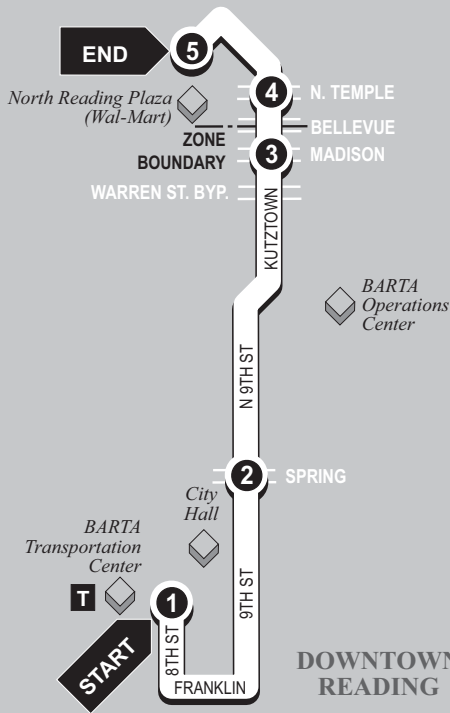

TEMPLE VIA KUTZTOWN ROAD

► Northbound ►
BARTA Transportation Center to
North Reading Plaza

NORTH
Map not to scale

- | | | | | |
|--|---|---|---|---|
| 1 | 2 | 3 | 4 | 5 |
| BUS STARTS
at
BARTA
Transportation
Center | Bus Leaves
from
9th St.
and
Spring St. | Bus Leaves
from
Kutztown Rd.
and
Madison Av. | Bus Leaves
from
Kutztown Rd.
and
N. Temple Blvd. | BUS ENDS
at
North Reading
Plaza
(Wal-Mart) |

TEMPLE VIA KUTZTOWN ROAD

▶ **Southbound** ▶
North Reading Plaza to
BARTA Transportation Center

5
BUS STARTS
at
North Reading
Plaza
(Wal-Mart)

6
Bus Leaves
from
Kutztown Rd.
and
N. Temple Blvd.

7
Bus Leaves
from
Kutztown Rd.
and
Madison Av.

8
Bus Leaves
from
8th St.
and
Spring St.

9
BUS ENDS
at
BARTA
Transportation
Center

WEEKDAYS

A.M.	5:45	5:49	5:55	6:03	6:15
	6:15	6:19	6:25	6:33	6:45
	6:45	6:49	6:55	7:03	7:15
	7:15	7:19	7:25	7:33	7:45
	7:45	7:49	7:55	8:03	8:15
	8:45	8:49	8:55	9:03	9:15
	9:45	9:49	9:55	10:03	10:15
	10:45	10:49	10:55	11:03	11:15
	11:45	11:49	11:55	12:03	12:15
P.M.	12:45	12:49	12:55	1:03	1:15
	1:45	1:49	1:55	2:03	2:15
	2:45	2:49	2:55	3:03	3:15
	3:45	3:49	3:55	4:03	4:15
	4:45	4:49	4:55	5:03	5:15
	5:15	5:19	5:25	5:33	5:45
	5:45	5:49	5:55	6:03	6:15
	6:15	6:19	6:25	6:33	6:45