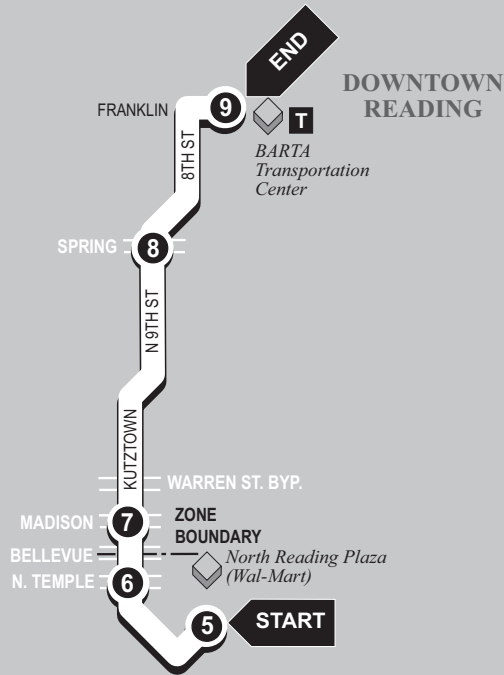

TEMPLE VIA KUTZTOWN ROAD

► Northbound ►
BARTA Transportation Center to
North Reading Plaza

NORTH
Map not to scale

- | | | | | |
|--|---|---|---|---|
| 1 | 2 | 3 | 4 | 5 |
| BUS STARTS
at
BARTA
Transportation
Center | Bus Leaves
from
9th St.
and
Spring St. | Bus Leaves
from
Kutztown Rd.
and
Madison Av. | Bus Leaves
from
Kutztown Rd.
and
N. Temple Blvd. | BUS ENDS
at
North Reading
Plaza
(Wal-Mart) |

TEMPLE VIA KUTZTOWN ROAD

▶ **Southbound** ▶
North Reading Plaza to
BARTA Transportation Center

5
BUS STARTS
at
North Reading
Plaza
(Wal-Mart)

6
Bus Leaves
from
Kutztown Rd.
and
N. Temple Blvd.

7
Bus Leaves
from
Kutztown Rd.
and
Madison Av.

8
Bus Leaves
from
8th St.
and
Spring St.

9
BUS ENDS
at
BARTA
Transportation
Center

WEEKDAYS

A.M.	5:45	5:49	5:55	6:03	6:15
	6:15	6:19	6:25	6:33	6:45
	6:45	6:49	6:55	7:03	7:15
	7:15	7:19	7:25	7:33	7:45
	7:45	7:49	7:55	8:03	8:15
	8:45	8:49	8:55	9:03	9:15
	9:45	9:49	9:55	10:03	10:15
	10:45	10:49	10:55	11:03	11:15
	11:45	11:49	11:55	12:03	12:15
P.M.	12:45	12:49	12:55	1:03	1:15
	1:45	1:49	1:55	2:03	2:15
	2:45	2:49	2:55	3:03	3:15
	3:45	3:49	3:55	4:03	4:15
	4:45	4:49	4:55	5:03	5:15
	5:15	5:19	5:25	5:33	5:45
	5:45	5:49	5:55	6:03	6:15
	6:15	6:19	6:25	6:33	6:45