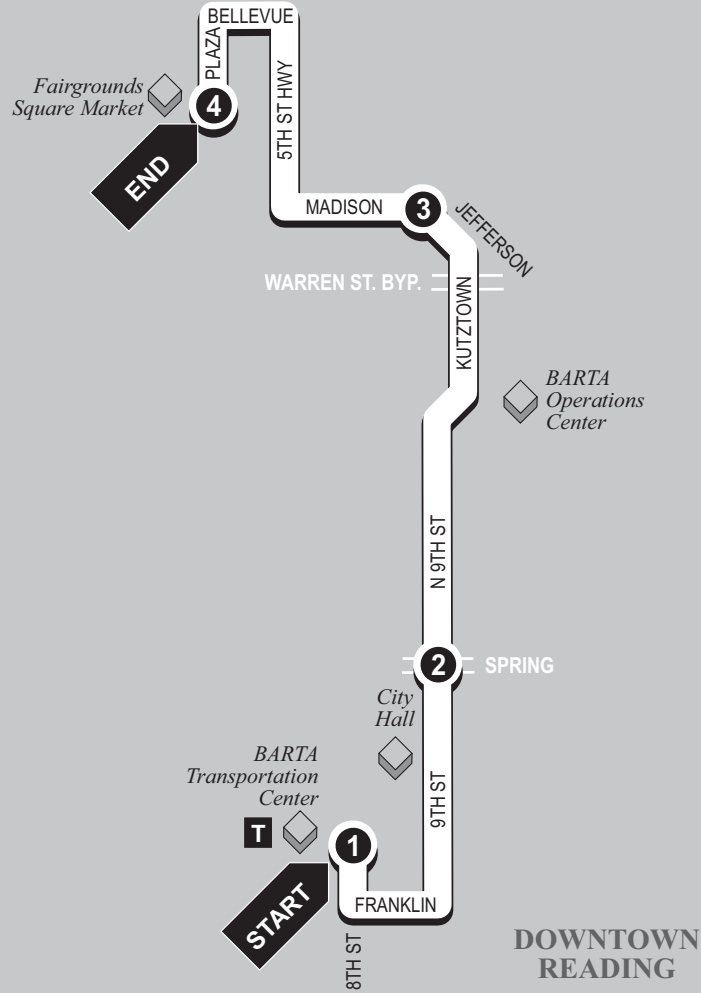

# FAIRGROUNDS SQUARE MARKET

▶ Northbound ▶

BARTA Transportation Center to Fairgrounds Square Market

NORTH  
Map not to scale

**1**  
**BUS STARTS**  
at  
BARTA  
Transportation  
Center

**2**  
**Bus**  
**Leaves**  
from  
9th St.  
and  
Spring St.

**3**  
**Bus**  
**Leaves**  
from  
Jefferson St.  
and  
Madison Av.

**4**  
**BUS ENDS**  
at  
Fairgrounds  
Square  
Market

**FRIDAYS & SATURDAYS ONLY**

A.M.	10:30	10:37	10:45	10:55
	11:30	11:37	11:45	11:55
P.M.	12:30	12:37	12:45	12:55
	1:30	1:37	1:45	1:55

# FAIRGROUNDS SQUARE MARKET

▶ Southbound ▶

Fairgrounds Square Market to  
BARTA Transportation Center

NORTH  
Map not to scale

**4**  
**BUS STARTS**  
at  
Fairgrounds  
Square  
Market

**5**  
**Bus**  
**Leaves**  
from  
Fairgrounds  
Square Mall  
(Boscov's)

**6**  
**Bus**  
**Leaves**  
from  
Jefferson St.  
and  
Madison Av.

**7**  
**Bus**  
**Leaves**  
from  
10th St.  
and  
Spring St.

**8**  
**BUS ENDS**  
at  
BARTA  
Transportation  
Center