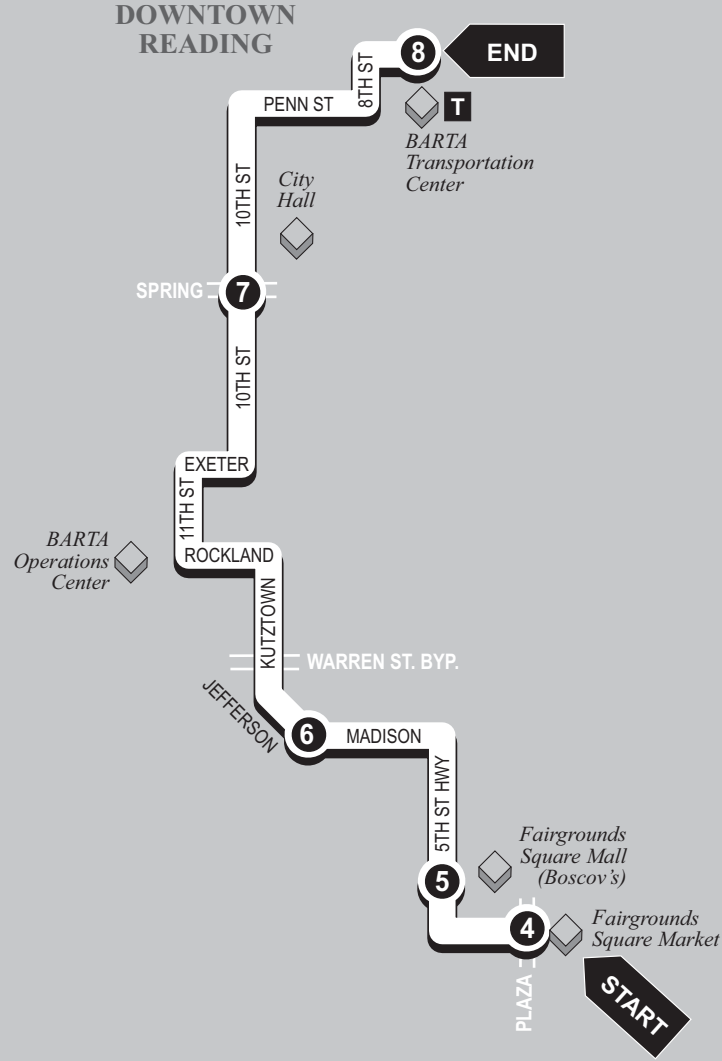

# FAIRGROUNDS SQUARE MARKET

▶ Northbound ▶

BARTA Transportation Center to Fairgrounds Square Market

NORTH  
Map not to scale

**1**  
**BUS STARTS**  
at  
BARTA  
Transportation  
Center

**2**  
**Bus**  
**Leaves**  
from  
9th St.  
and  
Spring St.

**3**  
**Bus**  
**Leaves**  
from  
Jefferson St.  
and  
Madison Av.

**4**  
**BUS ENDS**  
at  
Fairgrounds  
Square  
Market

**FRIDAYS & SATURDAYS ONLY**

A.M.	10:30	10:37	10:45	10:55
	11:30	11:37	11:45	11:55
P.M.	12:30	12:37	12:45	12:55
	1:30	1:37	1:45	1:55

# FAIRGROUNDS SQUARE MARKET

▶ Southbound ▶

Fairgrounds Square Market to  
BARTA Transportation Center

NORTH  
Map not to scale

**4**  
**BUS STARTS**  
at  
Fairgrounds  
Square  
Market

**5**  
**Bus**  
**Leaves**  
from  
Fairgrounds  
Square Mall  
(Boscov's)

**6**  
**Bus**  
**Leaves**  
from  
Jefferson St.  
and  
Madison Av.

**7**  
**Bus**  
**Leaves**  
from  
10th St.  
and  
Spring St.

**8**  
**BUS ENDS**  
at  
BARTA  
Transportation  
Center