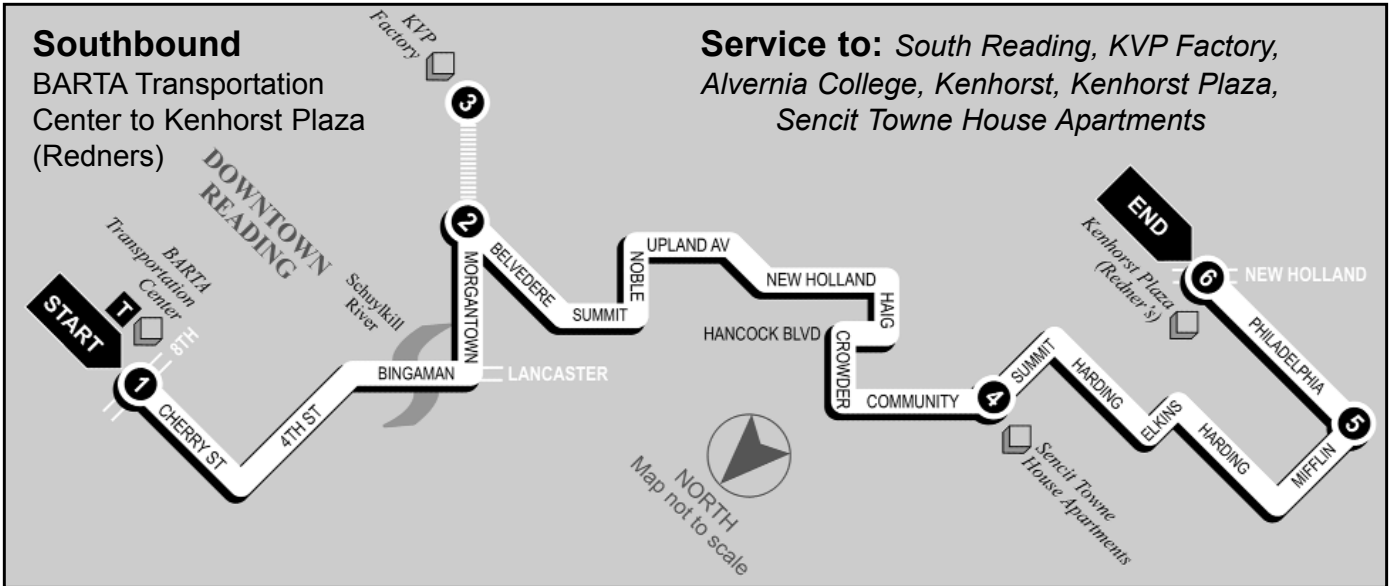

**ROUTE
9**

GRILL via KENHORST

1
BUS STARTS
at BARTA
Transportation
Center

2
Bus Leaves
from
Belvedere Av.
and Morgantown Rd.

3
Does Bus
serve
KVP
Factory?

4
Bus Leaves
from
Sencit Towne House
Apartments

5
Bus Leaves
from
Philadelphia Av.
and Mifflin Blvd.

6
BUS ENDS
at
Kenhorst Plaza
(Redners)

WEEKDAYS

A.M.	5:45	5:53	5:55	6:00	6:04	6:12
	6:45	6:53	--	6:58	7:02	7:12
	7:45	7:53	--	7:58	8:02	8:12
	8:45	8:53	--	8:58	9:02	9:12
	9:45	9:53	--	9:58	10:02	10:12
	10:45	10:53	--	10:58	11:02	11:12
	11:45	11:53	--	11:58	12:02	12:12
P.M.	12:45	12:53	--	12:58	1:02	1:12
	1:45	1:53	--	1:58	2:02	2:12
	2:45	2:53	--	2:58	3:02	3:12
	3:45	3:53	--	3:58	4:02	4:12
	4:45	4:53	--	4:58	5:02	5:12
	5:45	5:53	--	5:58	6:02	6:12

SATURDAY

A.M.	6:45	6:53	--	6:58	7:02	7:12
	7:45	7:53	--	7:58	8:02	8:12
	8:45	8:53	--	8:58	9:02	9:12
	9:45	9:53	--	9:58	10:02	10:12
	10:45	10:53	--	10:58	11:02	11:12
	11:45	11:53	--	11:58	12:02	12:12
P.M.	12:45	12:53	--	12:58	1:02	1:12
	1:45	1:53	--	1:58	2:02	2:12
	2:45	2:53	--	2:58	3:02	3:12
	3:45	3:53	--	3:58	4:02	4:12
	4:45	4:53	--	4:58	5:02	5:12
	5:45	5:53	--	5:58	6:02	6:12