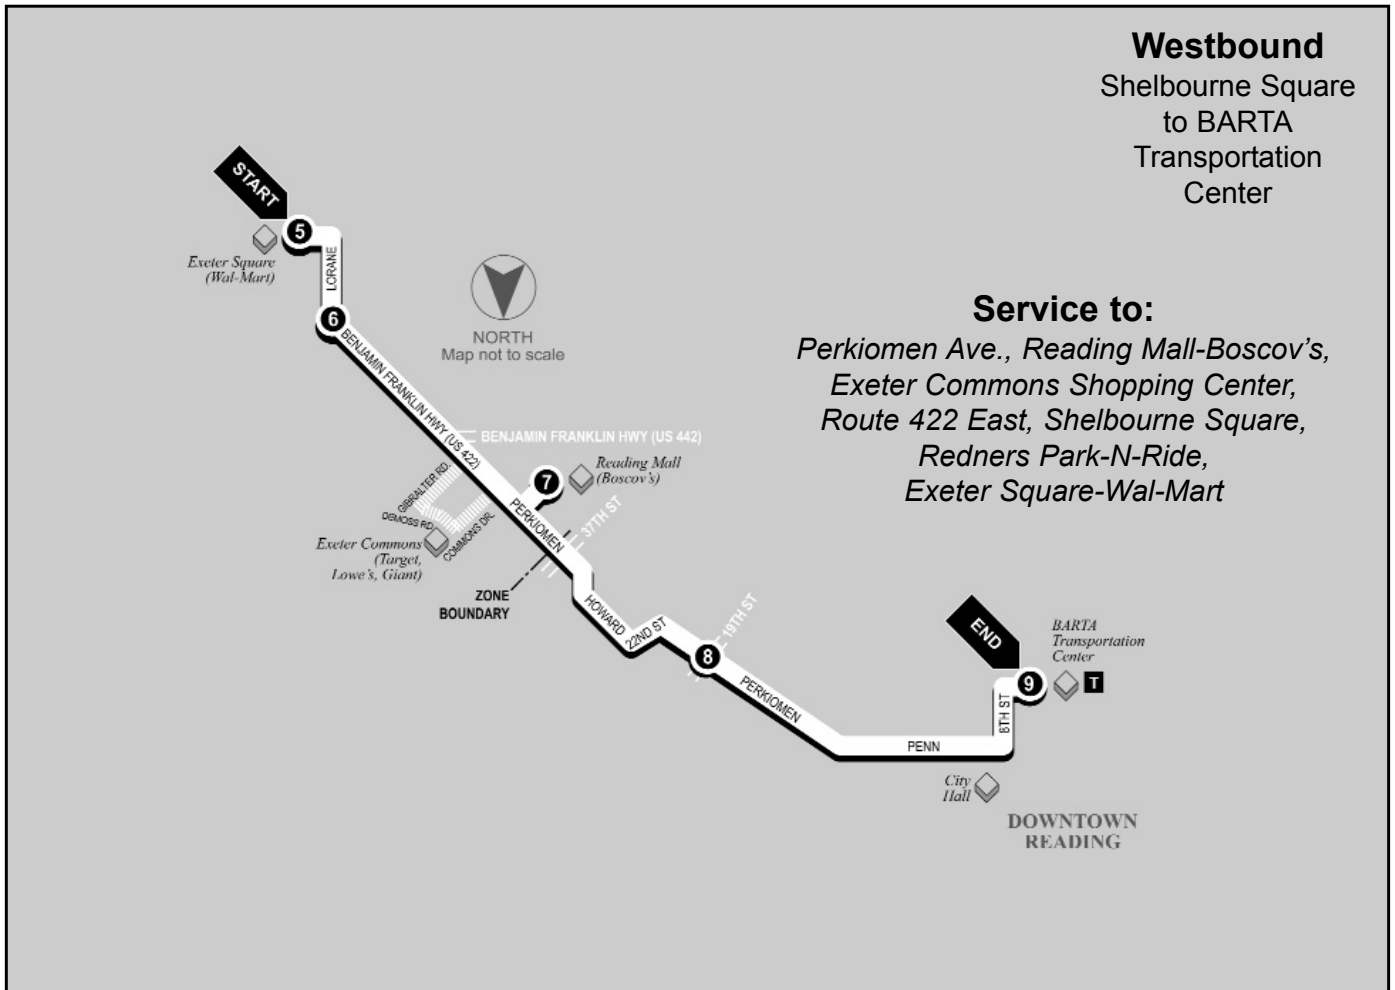

REIFFTON/ SHELBOURNE SQ.- SATURDAYS

ROUTE
8

5	6	7	8	9
BUS STARTS at Exeter Square (Wal-Mart)	Bus Leaves from Lorane Rd. and Benjamin Franklin Hwy	Bus Leaves from Reading Mall (Boscov's)	Bus Leaves from 19th St. and Perkiomen Av.	BUS ENDS at BARTA Transportation Center

SATURDAY					
A.M.	7:31	7:35	7:42	7:51	8:00
	8:31	8:35	8:42	8:51	9:00
	9:31	9:35	9:42	9:51	10:00
	10:31	10:35	10:42	10:51	11:00
	11:31	11:35	11:42	11:51	12:00
P.M.	12:31	12:35	12:42	12:51	1:00
	1:31	1:35	1:42	1:51	2:00
	2:31	2:35	2:42	2:51	3:00
	3:31	3:35	3:42	3:51	4:00
	4:31	4:35	4:42	4:51	5:00
	5:31	5:35	5:42	5:51	6:00