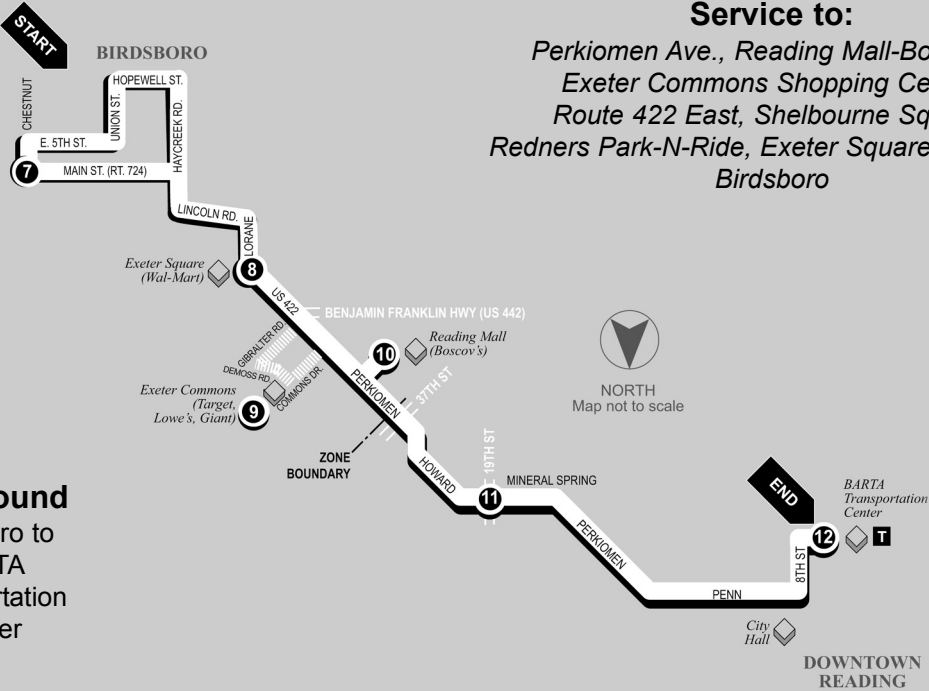

REIFFTON/ BIRDSBORO- WEEKDAYS ONLY

ROUTE
8

Service to:

*Perkiomen Ave., Reading Mall-Boscov's,
Exeter Commons Shopping Center,
Route 422 East, Shelbourne Square,
Redners Park-N-Ride, Exeter Square-Wal-Mart,
Birdsboro*

Westbound
Birdsboro to
BARTA
Transportation
Center

7	8	9	10	11	12
BUS STARTS at Birdsboro	Bus Leaves from Exeter Square (Wal-Mart)	Bus Leaves from Exeter Commons	Bus Leaves from Reading Mall (Boscov's)	Bus Leaves from 19th St. and Perkiomen Av.	BUS ENDS at BARTA Transportation Center

WEEKDAYS ONLY

	7	8	9	10	11	12
A.M.	6:00	6:30	6:35	6:40	6:50	7:00
	7:00	7:30	7:35	7:40	7:50	8:00
	8:00	8:30	8:35	8:40	8:50	9:00
	NO	9:30	9:35	9:40	9:50	10:00
	NO	10:30	10:35	10:40	10:50	11:00
	NO	11:30	11:35	11:40	11:50	P.M. 12:00
P.M.	1:00	1:30	1:35	1:40	1:50	2:00
	NO	2:30	2:35	2:40	2:50	3:00
	NO	3:30	3:35	3:40	3:50	4:00
	5:00	5:30	5:35	5:40	5:50	6:00
	6:00	6:30	6:35	6:40	6:50	7:00
	7:00	7:30	7:35	7:40	7:50	8:00