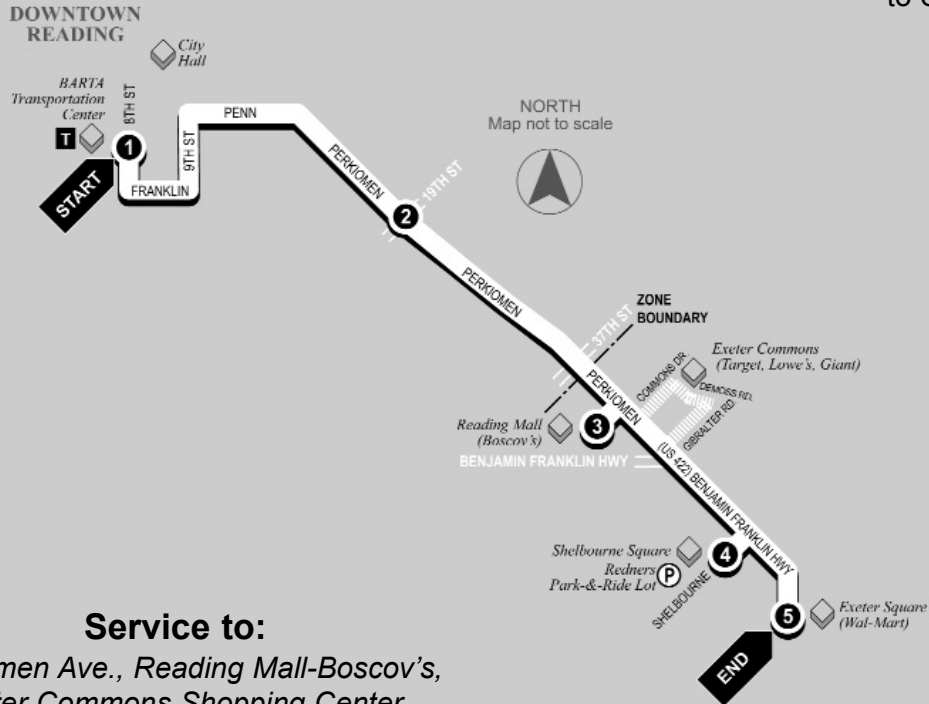

**ROUTE  
8**

**REIFFTON/ SHELBOURNE SQ.- SATURDAYS**

**Eastbound**  
BARTA  
Transportation Center  
to Shelbourne  
Square

**Service to:**  
Perkiomen Ave., Reading Mall-Boscov's,  
Exeter Commons Shopping Center,  
Route 422 East, Shelbourne Square,  
Redners Park-N-Ride, Exeter Square-Wal-Mart

<b>1</b>	<b>2</b>	<b>3</b>	<b>4</b>	<b>5</b>
<b>BUS STARTS</b>	<b>Bus Leaves</b>	<b>Bus Leaves</b>	<b>Bus Leaves</b>	<b>BUS ENDS</b>
at	from	from	from	at
BARTA Transportation Center	19th St. and Perkiomen Av.	Reading Mall (Boscov's)	Shelbourne Square	Exeter Square (Wal-Mart)

**SATURDAY**

A.M.	7:00	7:08	7:17	7:24	7:31
	8:00	8:08	8:17	8:24	8:31
	9:00	9:08	9:17	9:24	9:31
	10:00	10:08	10:17	10:24	10:31
	11:00	11:08	11:17	11:24	11:31
P.M.	12:00	12:08	12:17	12:24	12:31
	1:00	1:08	1:17	1:24	1:31
	2:00	2:08	2:17	2:24	2:31
	3:00	3:08	3:17	3:24	3:31
	4:00	4:08	4:17	4:24	4:31
	5:00	5:08	5:17	5:24	5:31