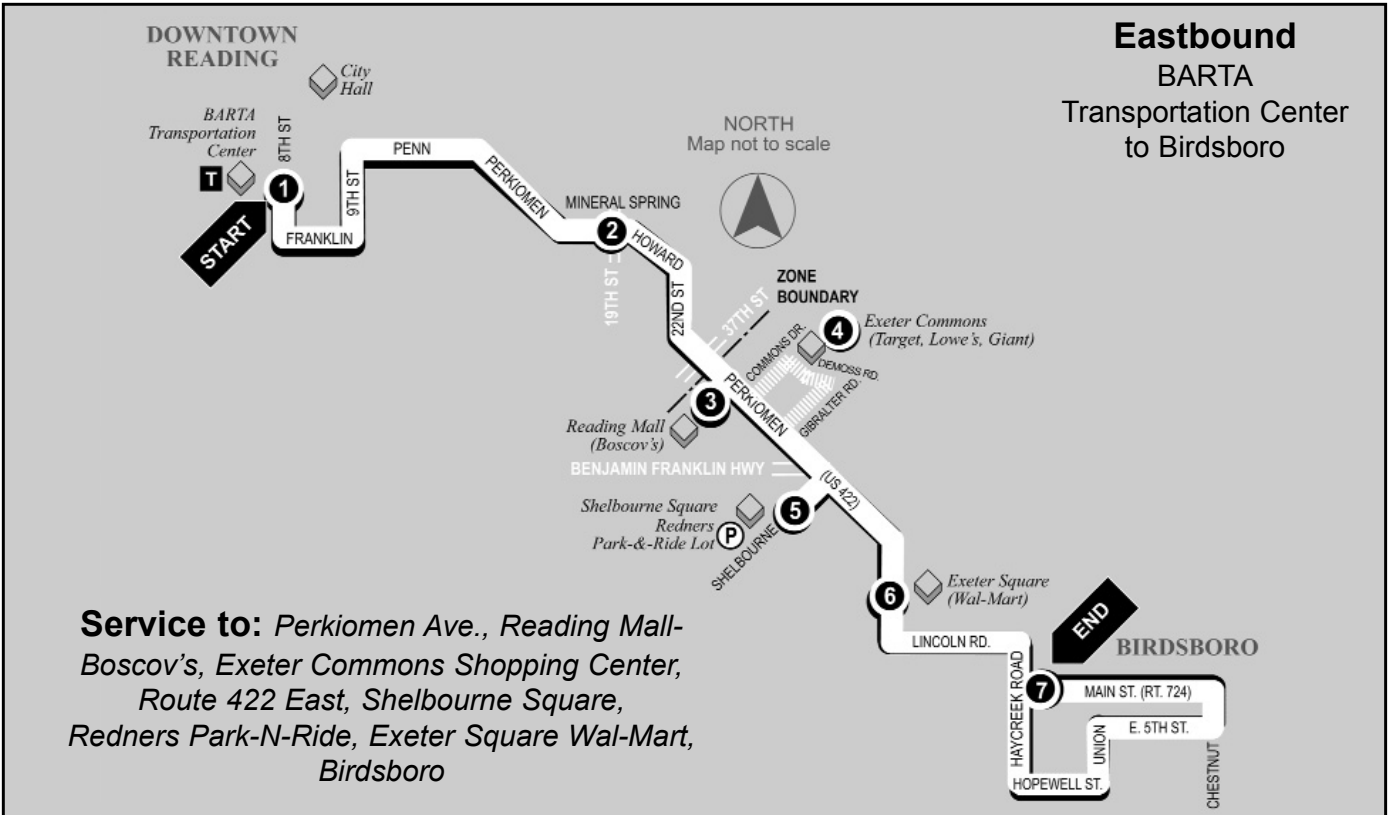

**ROUTE  
8**

**REIFFTON/ BIRDSBORO- WEEKDAYS ONLY**

<b>1</b>	<b>2</b>	<b>3</b>	<b>4</b>	<b>5</b>	<b>6</b>	<b>7</b>
<b>BUS STARTS</b> at BARTA Transportation Center	<b>Bus Leaves</b> from 19th St. and Perkiomen Av.	<b>Bus Leaves</b> from Reading Mall (Bosco's)	<b>Bus Leaves</b> from Exeter Commons	<b>Bus Leaves</b> from Shelbourne Square Shopping Center	<b>Bus Leaves</b> from Exeter Square (Wal-Mart)	<b>BUS ENDS</b> at Birdsboro

**WEEKDAYS ONLY**

A.M.	5:00	5:08	5:15	5:18	5:23	5:30	6:00
	6:00	6:08	6:15	6:18	6:23	6:30	7:00
	7:00	7:08	7:15	7:18	7:23	7:30	8:00
	8:00	8:08	8:15	8:18	8:23	8:30	NO
	9:00	9:08	9:15	9:18	9:23	9:30	NO
	10:00	10:08	10:15	10:18	10:23	10:30	NO
	11:00	11:08	11:15	11:18	11:23	11:30	NO
P.M.	12:00	12:08	12:15	12:18	12:23	12:30	P.M. 1:00
	1:00	1:08	1:15	1:18	1:23	1:30	NO
	2:00	2:08	2:15	2:18	2:23	2:30	NO
	3:00	3:08	3:15	3:18	3:23	3:30	NO
	4:00	4:08	4:15	4:18	4:23	4:30	5:00
	5:00	5:08	5:15	5:18	5:23	5:30	6:00
	6:00	6:08	6:15	6:18	6:23	6:30	7:00