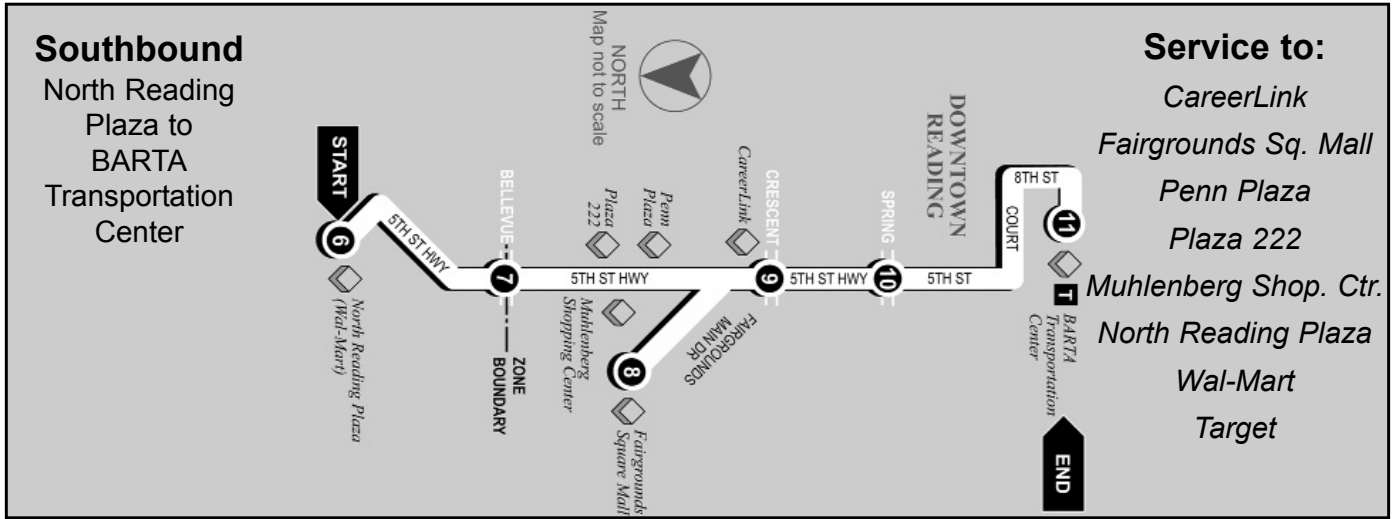

TEMPLE VIA 5TH ST.- WEEKDAYS

ROUTE
1

Southbound
North Reading
Plaza to
BARTA
Transportation
Center

Service to:
CareerLink
Fairgrounds Sq. Mall
Penn Plaza
Plaza 222
Muhlenberg Shop. Ctr.
North Reading Plaza
Wal-Mart
Target

6	7	8	9	10	11
BUS STARTS at North Reading Plaza (Wal-Mart)	Bus Leaves from 5th St. and Bellevue Av.	Bus Leaves from Fairgrounds Square Mall (Boscov's)	Bus Leaves from 5th St. and Crescent Av. (CareerLink)	Bus Leaves from 5th St. and Spring St.	BUS ENDS at BARTA Transportation Center