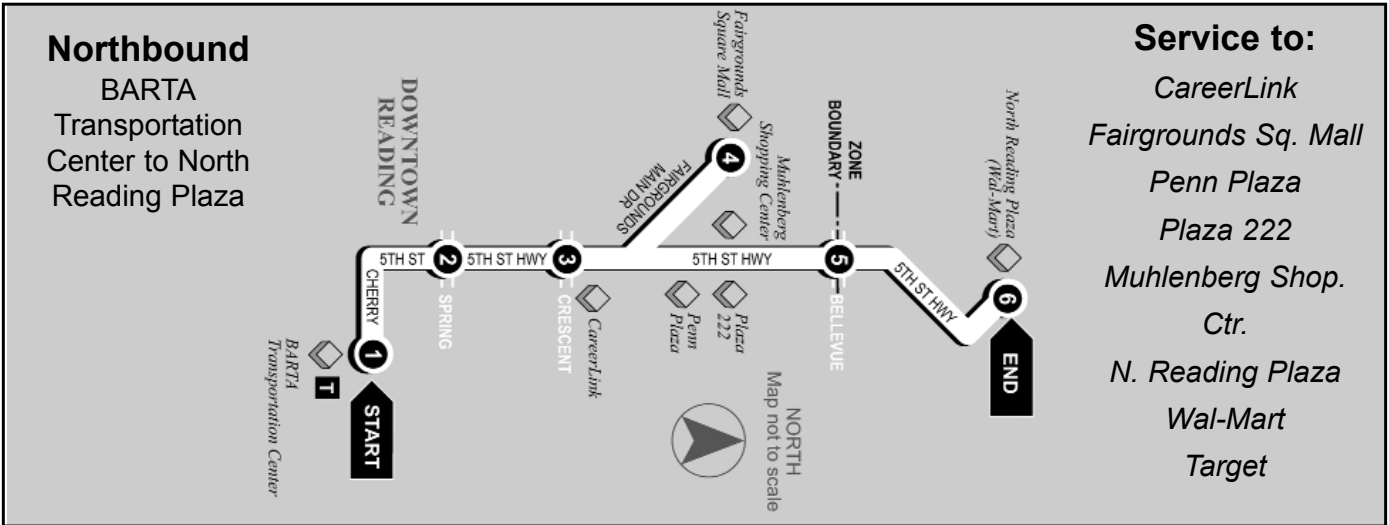

ROUTE
1

TEMPLE VIA 5TH ST.- WEEKDAYS

1 BUS STARTS at BARTA Transportation Center	2 Bus Leaves from 5th St. and Spring St.	3 Bus Leaves from 5th St. and Crescent (CareerLink)	4 Bus Leaves from Fairgrounds Square Mall (Boscov's)	5 Bus Leaves from 5th St. and Bellevue Av.	6 BUS ENDS at North Reading Plaza (Wal-Mart)
---	--	---	--	--	--

WEEKDAYS

A.M.	5:30	5:35	5:40	5:45	5:50	6:00
	6:00	6:05	6:10	6:15	6:20	6:30
	6:30	6:35	6:40	6:45	6:50	7:00
	7:00	7:05	7:10	7:15	7:20	7:30
	7:30	7:35	7:40	7:45	7:50	8:00
	8:00	8:05	8:10	8:15	8:20	8:30
	8:30	8:35	8:40	8:45	8:50	9:00
	9:00	9:05	9:10	9:15	9:20	9:30
	9:30	9:35	9:40	9:45	9:50	10:00
	10:00	10:05	10:10	10:15	10:20	10:30
	10:30	10:35	10:40	10:45	10:50	11:00
	11:00	11:05	11:10	11:15	11:20	11:30
	11:20	11:25	11:30	11:35	11:40	11:50
	11:40	11:45	11:50	11:55	12:00	P.M. 12:10
P.M.	12:00	12:05	12:10	12:15	12:20	12:30
	12:20	12:25	12:30	12:35	12:40	12:50
	12:40	12:45	12:50	12:55	1:00	1:10
	1:00	1:05	1:10	1:15	1:20	1:30
	1:20	1:25	1:30	1:35	1:40	1:50
	1:40	1:45	1:50	1:55	2:00	2:10
	2:00	2:05	2:10	2:15	2:20	2:30
	2:20	2:25	2:30	2:35	2:40	2:50
	2:40	2:45	2:50	2:55	3:00	3:10
	3:00	3:05	3:10	3:15	3:20	3:30
	3:20	3:25	3:30	3:35	3:40	3:50
	3:40	3:45	3:50	3:55	4:00	4:10
	4:00	4:05	4:10	4:15	4:20	4:30
	4:30	4:35	4:40	4:45	4:50	5:00
	5:00	5:05	5:10	5:15	5:20	5:30
	5:30	5:35	5:40	5:45	5:50	6:00
	6:00	6:05	6:10	6:15	6:20	6:30
	6:30	6:35	6:40	6:45	6:50	7:00
	7:40	7:45	7:50	7:55	8:00	8:10
	8:40	8:45	8:50	8:55	9:00	9:10
	9:40	9:45	9:50	9:55	10:00	10:10