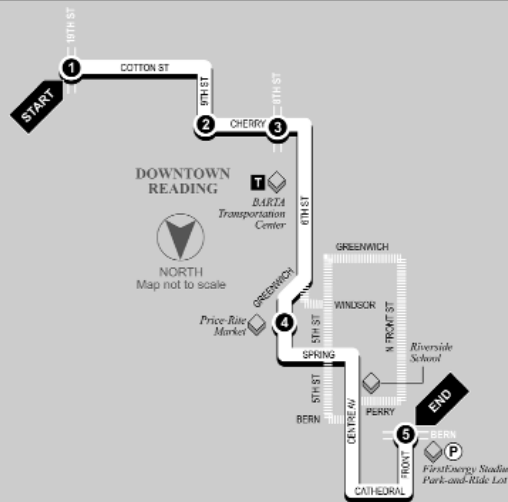

**ROUTE  
19**

**RIVERSIDE/ FIRSTENERGY STADIUM/  
COTTON ST. VIA BTC- WEEKDAYS**

**Northbound**

19th St. and  
Cotton St. to  
FirstEnergy  
Stadium  
(Park-n-Ride)

**Service to:**

- FirstEnergy  
Park-n-Ride*
- Riverside School*
- Price-Rite Market*
- Downtown Reading*
- Cotton Street*

**1**  
BUS  
STARTS  
at  
19th St. and  
Cotton St.

**2**  
Bus  
Leaves  
from  
9th St. and  
Cotton St.

**3**  
Bus  
Leaves  
from BARTA  
Transportation  
Center

**4**  
Bus  
Leaves  
from Reading Outlet  
Station/  
Price-Rite

**5**  
BUS  
ENDS  
at FirstEnergy  
Stadium  
Park-and-Ride

**WEEKDAYS**

A.M.	1	2	3	4	5
5:30	5:30	5:35	5:45	5:50	6:00
6:00	6:00	6:05	6:15	6:20	6:30
6:30	6:30	6:35	6:45	6:50	7:00
7:00	7:00	7:05	7:15	7:20	7:30
7:30	7:30	7:35	A 7:45	7:50	8:00
--	--	--	--	--	--
8:00	8:00	8:05	8:15	8:20	8:30
8:30	8:30	8:35	8:45	8:50	9:00
9:00	9:00	9:05	9:15	9:20	9:30
9:30	9:30	9:35	9:45	9:50	10:00
10:30	10:30	10:35	10:45	10:50	11:00
11:30	11:30	11:35	11:45	11:50	12:00
12:30	12:30	12:35	12:45	12:50	1:00
1:30	1:30	1:35	1:45	1:50	2:00
2:30	2:30	2:35	2:45	2:50	3:00
--	--	--	--	--	--
3:30	3:30	3:35	3:45	3:50	4:00
4:00	4:00	4:05	4:15	4:20	4:30
4:30	4:30	4:35	4:45	4:50	5:00
5:00	5:00	5:05	5:15	5:20	5:30
5:30	5:30	5:35	5:45	5:50	6:00
6:00	6:00	6:05	6:15	6:20	6:30
6:30	6:30	6:35	6:45	--	--
7:30	7:30	7:35	7:45	--	--
8:30	8:30	8:35	8:45	--	--
9:30	9:30	9:35	9:40	--	--

School Trips: A- Bus travels to school via regular route to 6th St. to Windsor St. to 5th St. to Greenwich St. to N. Front St. to Perry St. to Centre St. to school.  
B- Bus starts at 7:50 am at 5th & Spring St. and travels 5th St. to Bern St. to Centre Av. to school.