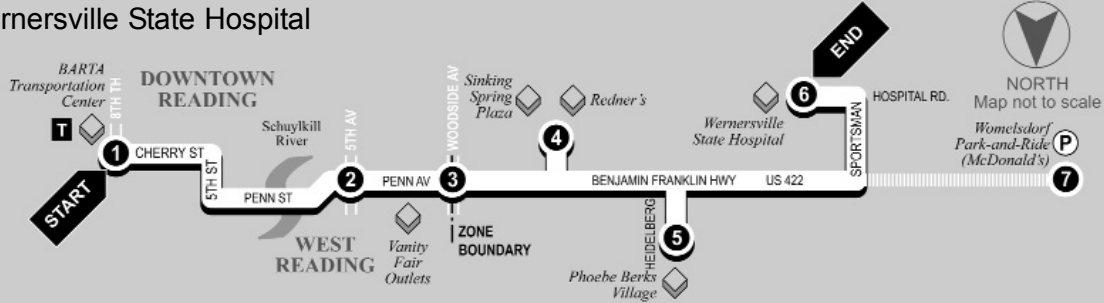

**ROUTE
14**

WERNERSVILLE via SINKING SPRING-WEEKDAYS

Westbound

BARTA Transportation Center to
Wernersville State Hospital

Service to: West Reading, Vanity Fair Outlets, Sinking Spring Plaza, Redner's, Phoebe Berks Village, Wernersville Hospital, Womelsdorf Park-n-Ride (McDonald's)

1	2	3	4	5	6	7
BUS STARTS at BARTA Transportation Center	Bus Leaves from 5th Av. and Penn Av.	Bus Leaves from Penn Av. and Woodside Av.	Bus Leaves from Sinking Spring Plaza	Bus Leaves from Phoebe Berks Village	BUS ENDS at Wernersville State Hospital	Womelsdorf Park-and-Ride (McDonald's)

WEEKDAYS

A.M.	5:00	5:10	5:15	5:20	5:25	5:45	6:00
	5:30	5:40	5:45	5:50	5:55	6:15	6:30
	6:00	6:15	6:15	6:20	6:25	6:45	7:00
	6:30	6:40	6:45	6:50	6:55	7:15	7:30
	7:00	7:10	7:15	7:20	7:25	7:45	8:00
	7:30	7:40	7:45	7:50	7:55	8:15	8:30
	8:00	8:10	8:15	8:20	8:25	8:45	--
	8:30	8:40	8:45	8:50	8:55	9:15	--
	9:00	9:10	9:15	9:20	9:25	9:45	--
	9:30	9:40	9:45	9:50	9:55	10:15	--
	10:00	10:10	10:15	10:20	10:25	10:45	11:00
	10:30	10:40	10:45	10:50	10:55	11:15	--
	11:00	11:10	11:15	11:20	11:25	11:45	--
	11:30	11:40	11:45	11:50	11:55	12:15	--
P.M.	12:00	12:10	12:15	12:20	12:25	12:45	1:00
	12:30	12:40	12:45	12:50	12:55	1:15	--
	1:00	1:10	1:15	1:20	1:25	1:45	--
	1:30	1:40	1:45	1:50	1:55	2:15	--
	2:00	2:10	2:15	2:20	2:25	2:45	3:00
	2:30	2:40	2:45	2:50	2:55	3:15	--
	3:00	3:10	3:15	3:20	3:25	3:45	--
	3:30	3:40	3:45	3:50	3:55	4:15	4:30
	4:00	4:10	4:15	4:20	4:25	4:45	5:00
	4:30	4:40	4:45	4:50	4:55	5:15	5:30
	5:00	5:10	5:15	5:20	5:25	5:45	6:00
	5:30	5:40	5:45	5:50	5:55	6:15	6:30
	6:00	6:10	6:15	6:20	6:25	6:45	7:00