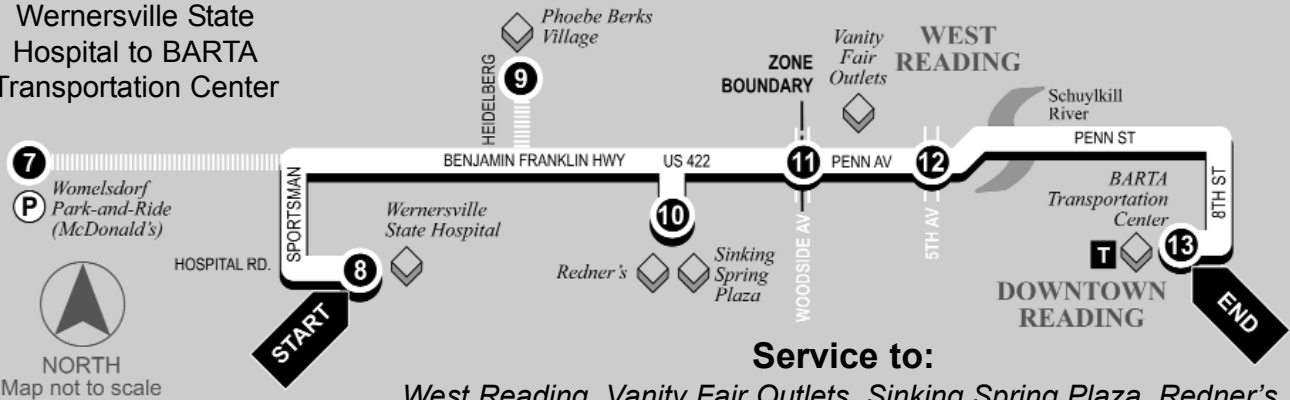

# WERNERSVILLE via SINKING SPRING-WEEKDAYS

ROUTE  
**14**

## Eastbound

Wernersville State  
Hospital to BARTA  
Transportation Center

### Service to:

West Reading, Vanity Fair Outlets, Sinking Spring Plaza, Redner's, Phoebe Berks Village, Wernersville Hospital, Womelsdorf Park-n-Ride

	7	8	9	10	11	12	13
	Womelsdorf Park-and-Ride (McDonald's)	BUS STARTS at Wernersville State Hospital	Bus Leaves from Phoebe Berks Village	Bus Leaves from Sinking Spring Plaza	Bus Leaves from Penn Av. and Woodside Av.	Bus Leaves from 5th Av. and Penn Av.	BUS ENDS at BARTA Transportation Center
WEEKDAYS							
A.M.	6:00	6:15	on request	6:25	6:30	6:40	7:00
	6:30	6:45	on request	6:55	7:00	7:10	7:30
	7:00	7:15	on request	7:25	7:30	7:40	8:00
	7:30	7:45	on request	7:55	8:00	8:10	8:30
	8:00	8:15	on request	8:25	8:30	8:40	9:00
	8:30	8:45	on request	8:55	9:00	9:10	9:30
	--	8:45	on request	8:55	9:00	9:10	9:30
	--	9:15	on request	9:25	9:30	9:40	10:00
	--	9:45	on request	9:55	10:00	10:10	10:30
	--	10:15	on request	10:25	10:30	10:40	11:00
	11:00	11:15	on request	11:25	11:30	11:40	12:00
	--	11:15	on request	11:25	11:30	11:40	12:00
	--	11:45	on request	11:55	12:00	12:10	12:30
	--	12:15	on request	12:25	12:30	12:40	1:00
P.M.	1:00	1:15	on request	1:25	1:30	1:40	2:00
	--	1:15	on request	1:25	1:30	1:40	2:00
	--	1:45	on request	1:55	2:00	2:10	2:30
	--	2:15	on request	2:25	2:30	2:40	3:00
	3:00	3:15	on request	3:25	3:30	3:40	4:00
	--	3:15	on request	3:25	3:30	3:40	4:00
	--	3:45	on request	3:55	4:00	4:10	4:30
	4:30	4:45	on request	4:55	5:00	5:10	5:30
	5:00	5:15	on request	5:25	5:30	5:40	6:00
	5:30	5:45	on request	5:55	6:00	6:10	6:30
	6:00	6:15	on request	6:25	6:30	6:40	7:00
	6:30	6:45	on request	6:55	7:00	7:10	7:30
	7:00	7:15	on request	7:25	7:30	7:40	8:00